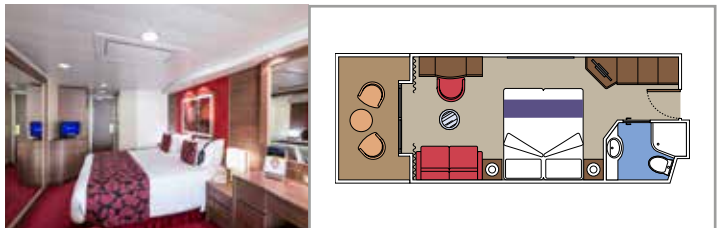

DELUXE BALCONY WITH PARTIAL VIEW

BP

≈16
≈5
12
4

The images are representative only. Size, layout and furniture may vary (within the same cabin category).

Cabin size (m²)

Balcony size (m²)

Deck location

Accommodating up to