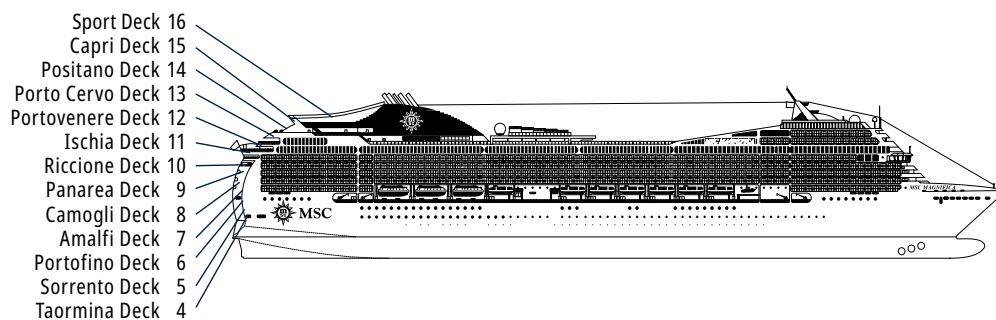

MSC MAGNIFICA

TECHNICAL CHARACTERISTICS OF THE SHIP

IL BAR DEL SOLE

TECHNICAL CHARACTERISTICS OF THE SHIP

GROSS TONNAGE	95.128
LENGTH / BEAM / HEIGHT	293,80 m / 32,20 m / 59,64 m
DECKS	16, included 13 for guests
LIFTS	13
VOLTAGE (IN CABIN)	110/220 volts
MAXIMUM SPEED	22,90 knots
STABILIZERS	Stabilized with 2 fins
NUMBER OF PASSENGERS	3.223
NUMBER OF CABINS	1.259, included 16 for guests with disabilities or reduced mobility
CREW MEMBERS	Approx. 987
POOLS	3, included 1 with sliding roof and 1 for children
WHIRLPOOLS	9 whirlpool baths
ENVIRONMENTAL TECHNOLOGY	Energy Saving and Monitoring System