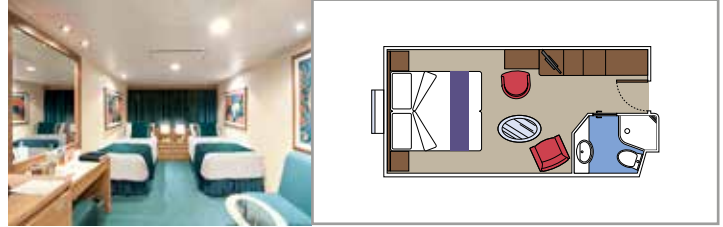

DELUXE OCEAN VIEW WITH OBSTRUCTED VIEW

00

≈15
8
4

The images are representative only. Size, layout and furniture may vary (within the same cabin category).

Cabin size (m²)

Balcony size (m²)

Deck location

Accommodating up to