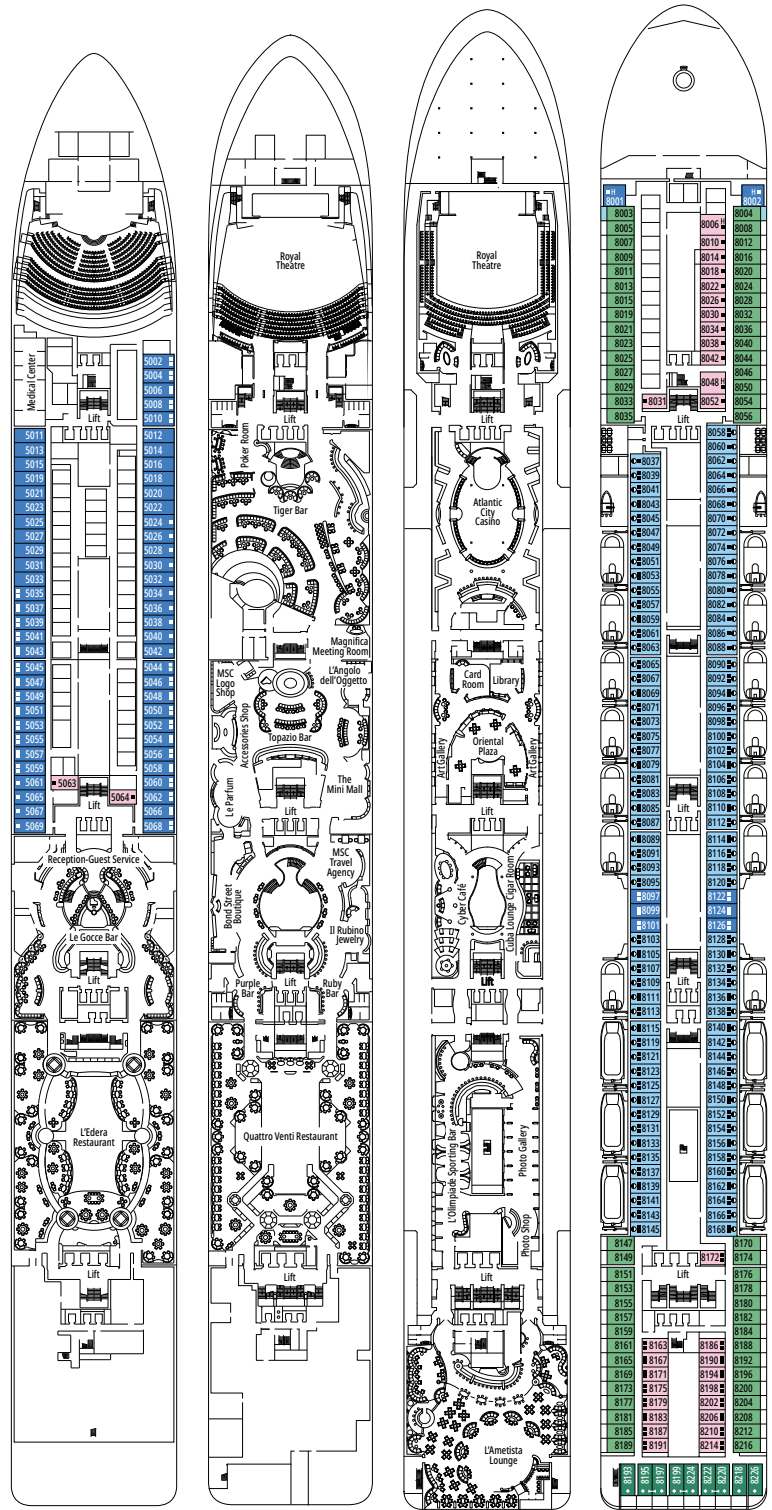

DECK 5
SORRENTO

DECK 6
PORTOFINO

DECK 7
AMALFI

DECK 8
CAMOGLI

Ship configuration, data and descriptions may be subject to change depending on the season and on the destination and must be verified at the time of booking.