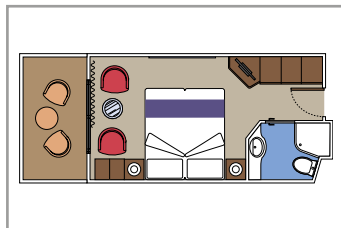

› Low deck location

JUNIOR BALCONY

BM2

 ≈14
  ≈5

› Medium deck location
› Deck 10-14
› Accommodating up to 2 people

JUNIOR BALCONY

BM1

 ≈14
  ≈5

 Cabin size (m²)

 Balcony size (m²)

 Deck location

 Accommodating up to

OCEAN VIEW

INCLUDED FACILITIES

- Window with sea view
- Relaxing armchair
- Comfortable double bed or single beds (on request)*
- Bathroom with shower, vanity area with hairdryer
- Interactive TV, telephone, safe, minibar and air conditioning
- Wifi connection available (for a fee)